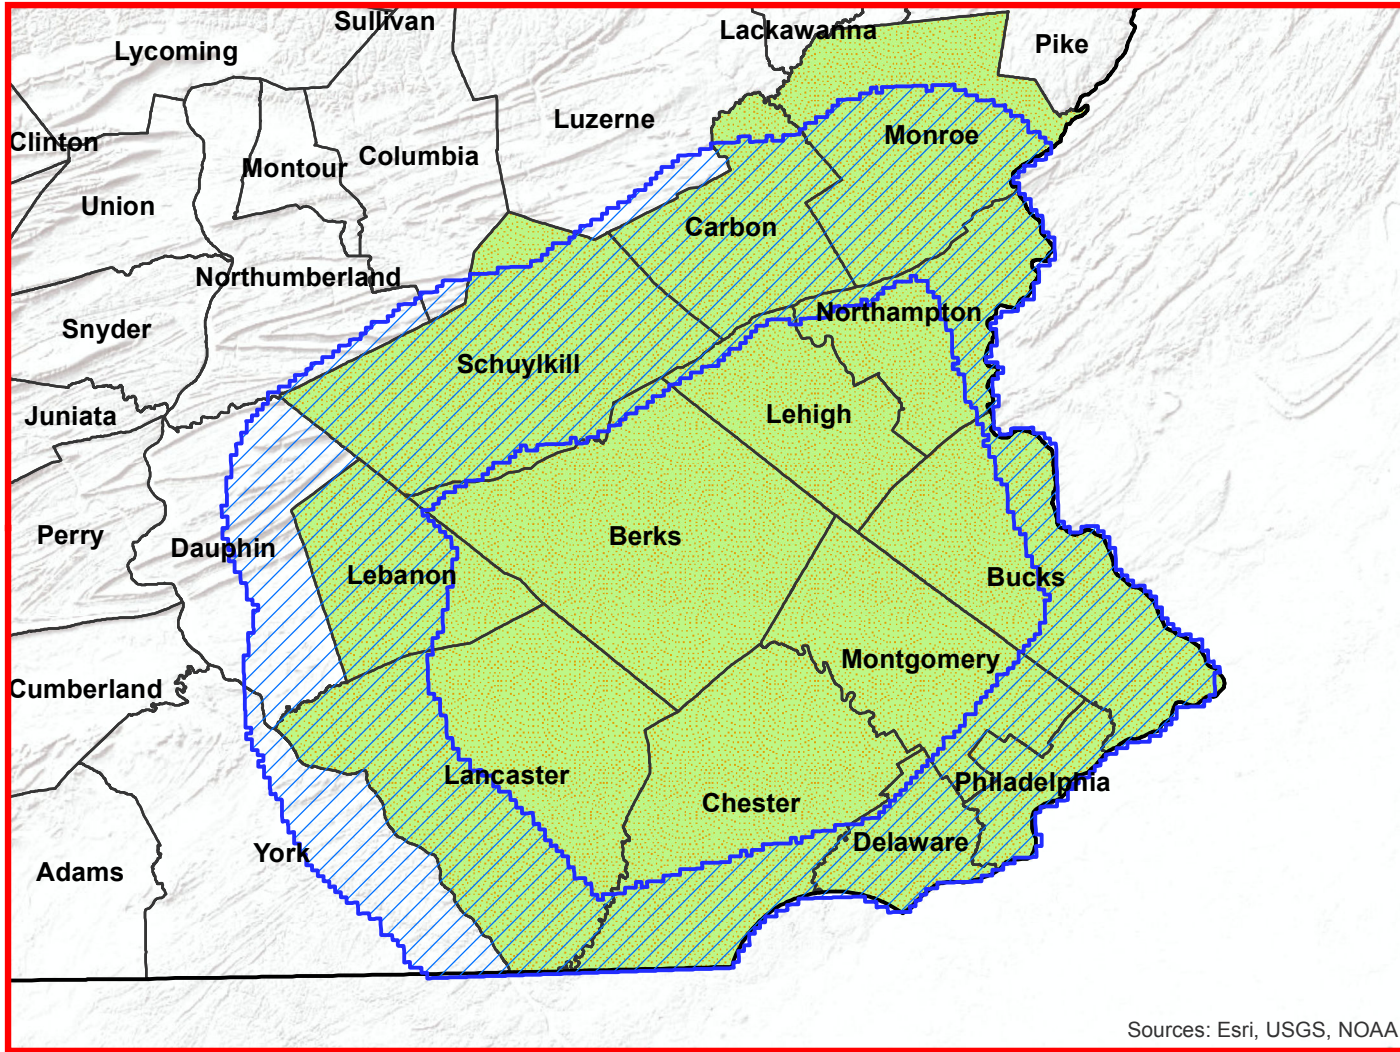

Spotted Lanternfly (SLF) Quarantine & Survey

Ailanthus Female Host

Spotted Lanternfly

Sources: Esri, USGS, NOAA

-  **USFS Operational Areas**
-  **County**
-  **County_Quarantined**